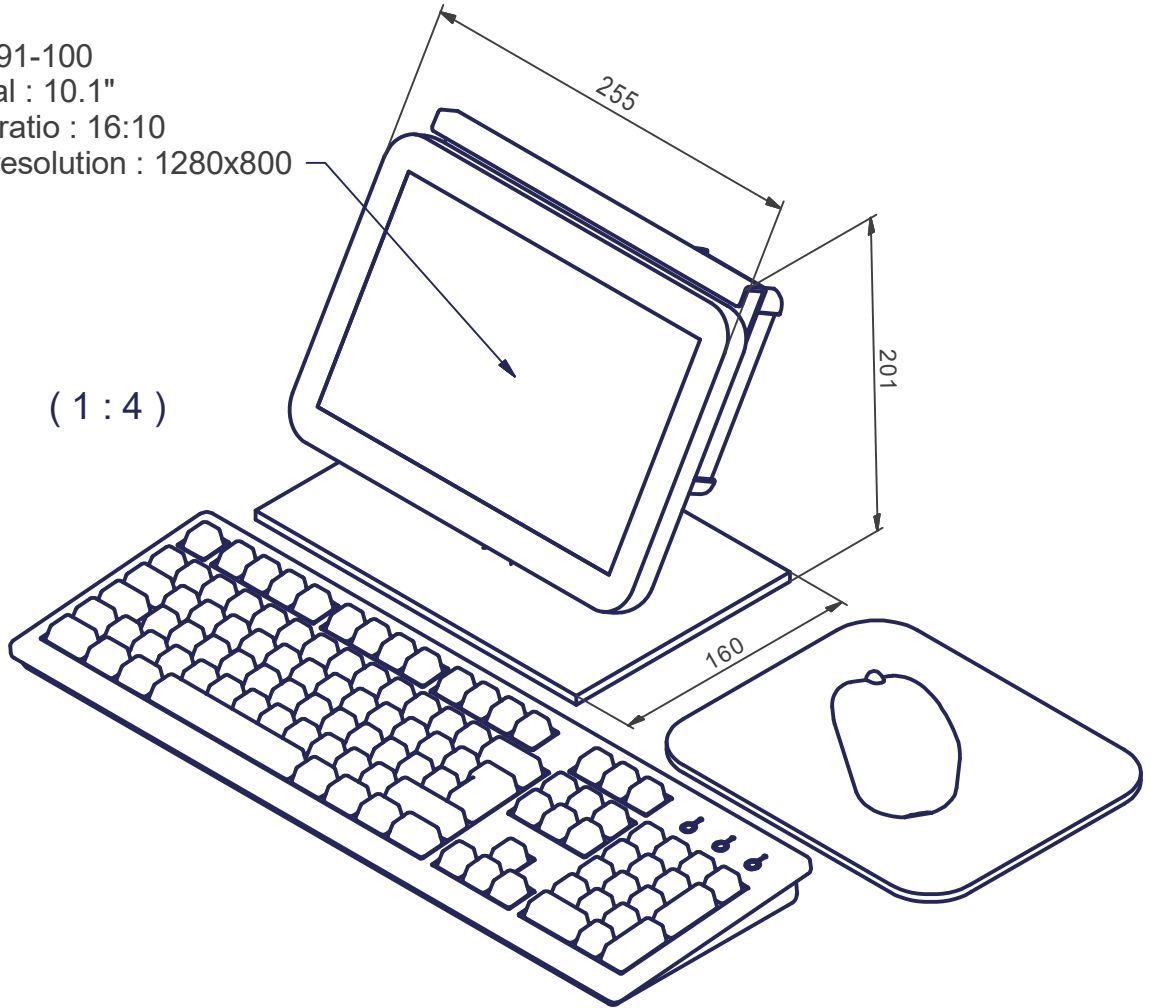

MCA-191-100  
 diagonal : 10.1"  
 aspect ratio : 16:10  
 native resolution : 1280x800

24" Global magnification \* 0.414 = 10" Global magnification

This part is not available for VideoRET software

S:\Bureau-Technique\Video\MA 730-110\$20.idw