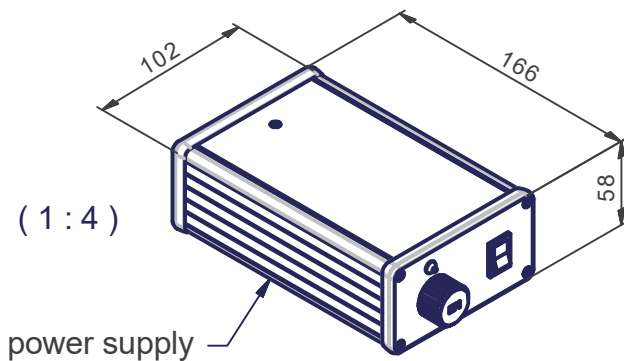

Fiel of view (h) x (v)	A	D	E	24" Global magnification	Different types of software
54.0 x 43.2	168	8	216	9X	VideoPIC VideoMES VideoGEN VideoSYMBOL VideoRET
41.0 x 32.8	168	8	216	13X	
29.6 x 23.7	166	10	216	20X	
20.1 x 16.1	166	10	216	25X	
14.1 x 11.3	160	16	216	35X	
10.2 x 8.1	142	34	216	50X	
7.0 x 5.6	121	55	216	75X	
4.5 x 3.6	84	92	216	115X	
3.6 x 2.9	72	104	216	145X	

(1:1)

Code article	Type	Sector	LED	Mod.
ECL-008628	MA 114-029-12	1	red	1
ECL-008633	MA 114-029-14	1	white	2
ECL-008634	MA 114-029-17	6	red	1
ECL-008635	MA 114-029-18	6	white	1

Mod. 1		Mod. 3		Origine		Echelle	Nom
Mod. 2		Mod. 4		Rempl.		1:2	M.Saam
							Date
							16.03.2017

MCA-191-100
 diagonal : 10.1"
 aspect ratio : 16:10
 native resolution : 1280x800

24" Global magnification * 0.414 = 10" Global magnification

This part is not available for VideoRET software

S:\Bureau-Technique\Video\MA 730-040\$20.idw